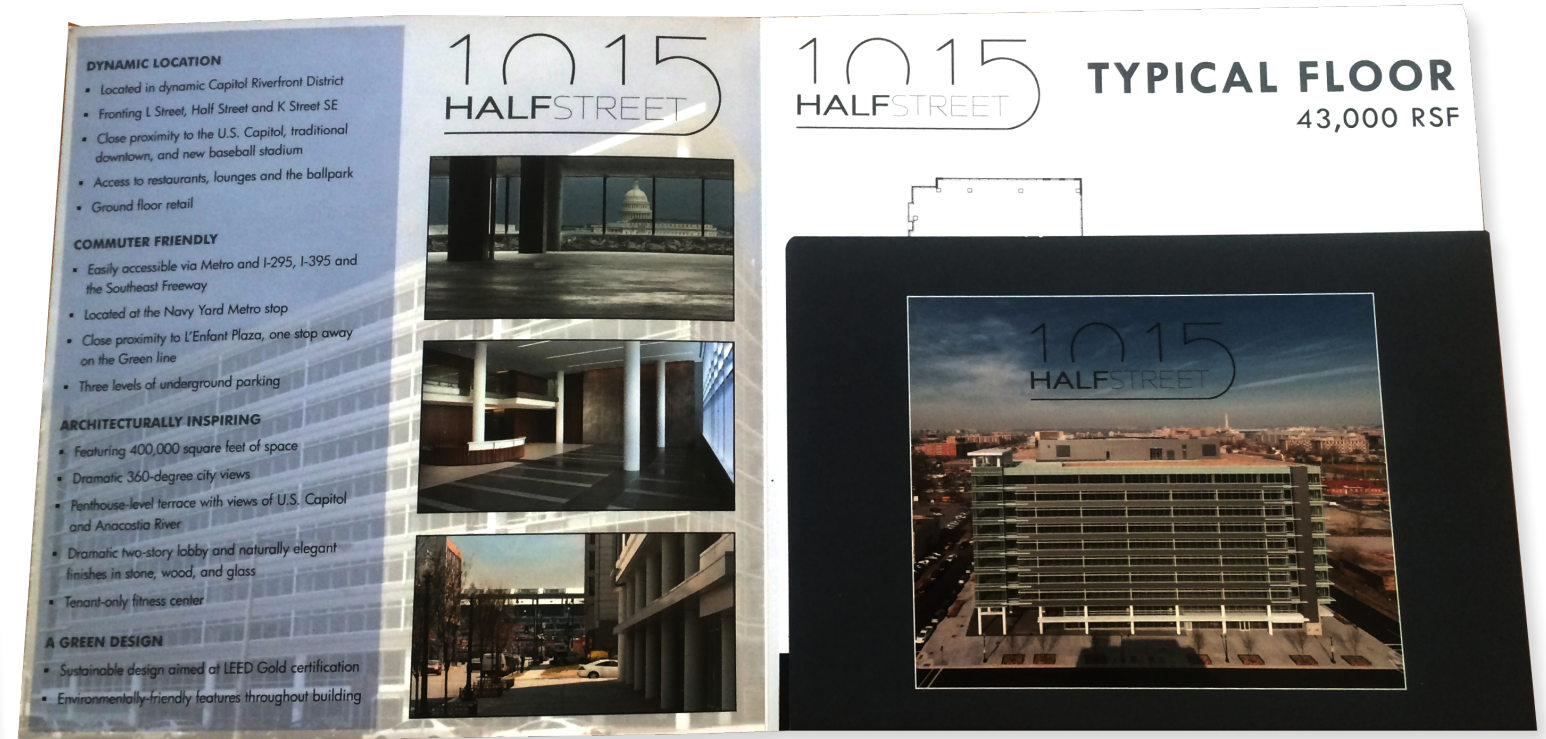

1015 HALF STREET BROCHURE

Marketing brochure for 1015 HALF STREET, SE, a Cassidy Turley leasing property.

Created Using the Following Programs (%):